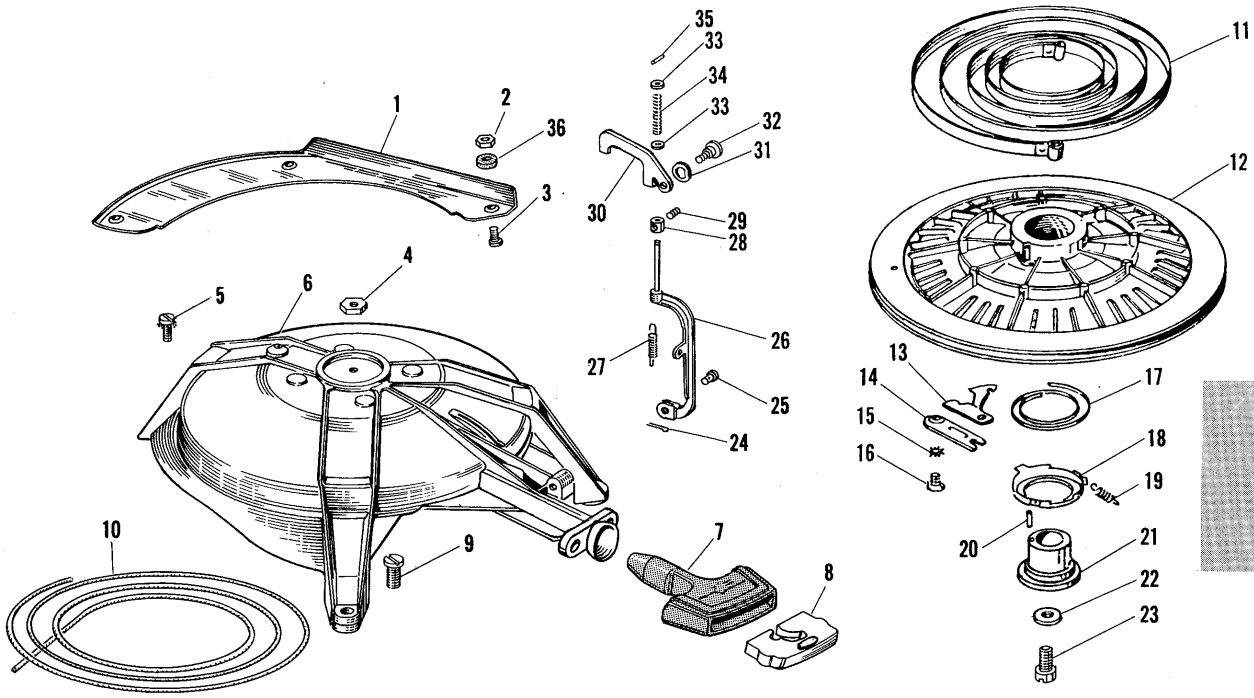

STARTER GROUP