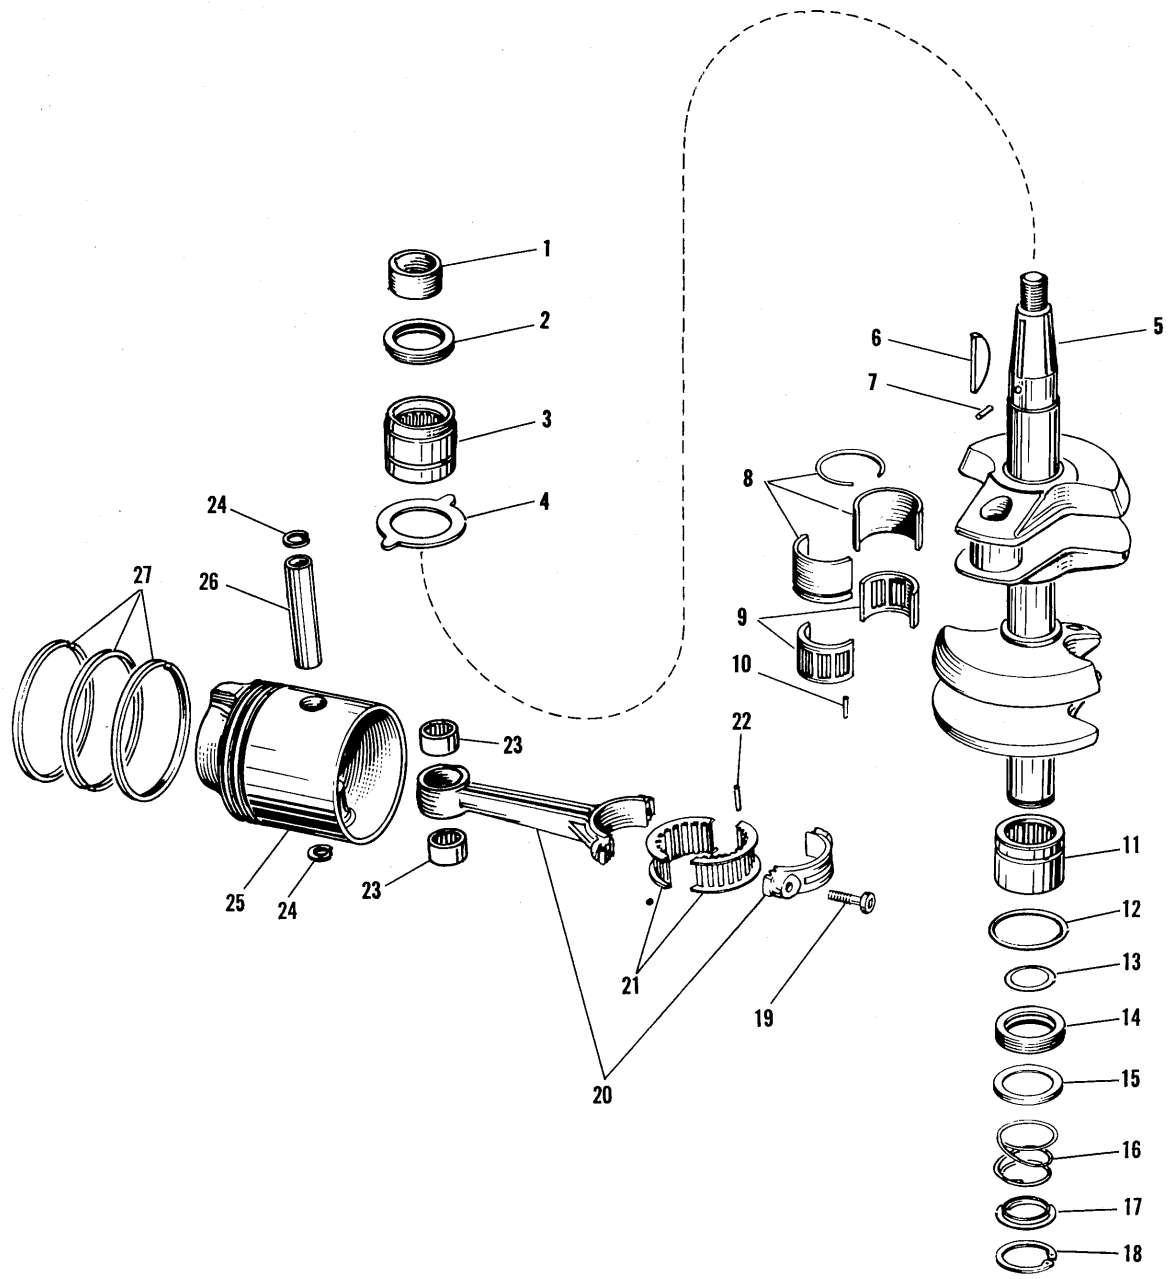

CRANKSHAFT, PISTON AND CONNECTING ROD GROUP

BE SURE TO SPECIFY MODEL AND SERIAL NUMBER
OF MOTOR WHEN ORDERING PARTS

PHOTO NO.	PART NO.	NAME OF PART	QTY. PER MOTOR
1	510169	Cam	1
2	303804	Seal	1
3	376433	Roller Bearing & Seal Assembly - Upper	1
4	304550	Thrust Washer (Models RD-18 & 18E)	1
	304697	Thrust Washer (Model RD-18C)	1
5	203655	Crankshaft	1
6	302602	Key	1
7	302578	Pin	1
8	302585	Split Sleeve	1
9	302755	Bearing Cage	1
10	302584	Needle Bearing	18
11	*375763	Roller Bearing Assembly - Lower	1
12	302537	O-Ring	1
13	302540	O-Ring	1
14	302538	Seal	1
15	302594	Retaining Washer	1
16	302539	Spring	1
17	303801	Retaining Washer	1
18	302536	Retaining Ring	1
19	202967	Screw	4
20	376566	Connecting Rod & Wrist Pin Bearings Assembly	2
21	302603	Retainer	2
22	302529	Needle Bearing	4
23	304322	Needle Bearing	4
24	302577	Spring Ring	4
25	376794	Piston & Dowel Pin	2
	(376795	Piston & Connecting Rod Assembly with Rings)	2
26	304319	Wrist Pin	2
27	302533	Piston Ring	6

*Model RD & RDL-18 Motors Order Part No. 376680 Lower Journal Bearing, Seal, Spring & Washer Assembly.

ORDER ALL PARTS FROM YOUR JOHNSON SEA-HORSE DEALER