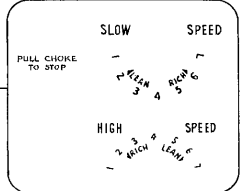

SHROUD GROUP

TO START
 1. Shift to Neutral 2. Connect Fuel Line
 3. Pump fuel down into resistance to choke
 4. Set speed control at start of full throttle
 5. Pull choke out and start

RD-RDL-18, 18E & 18C