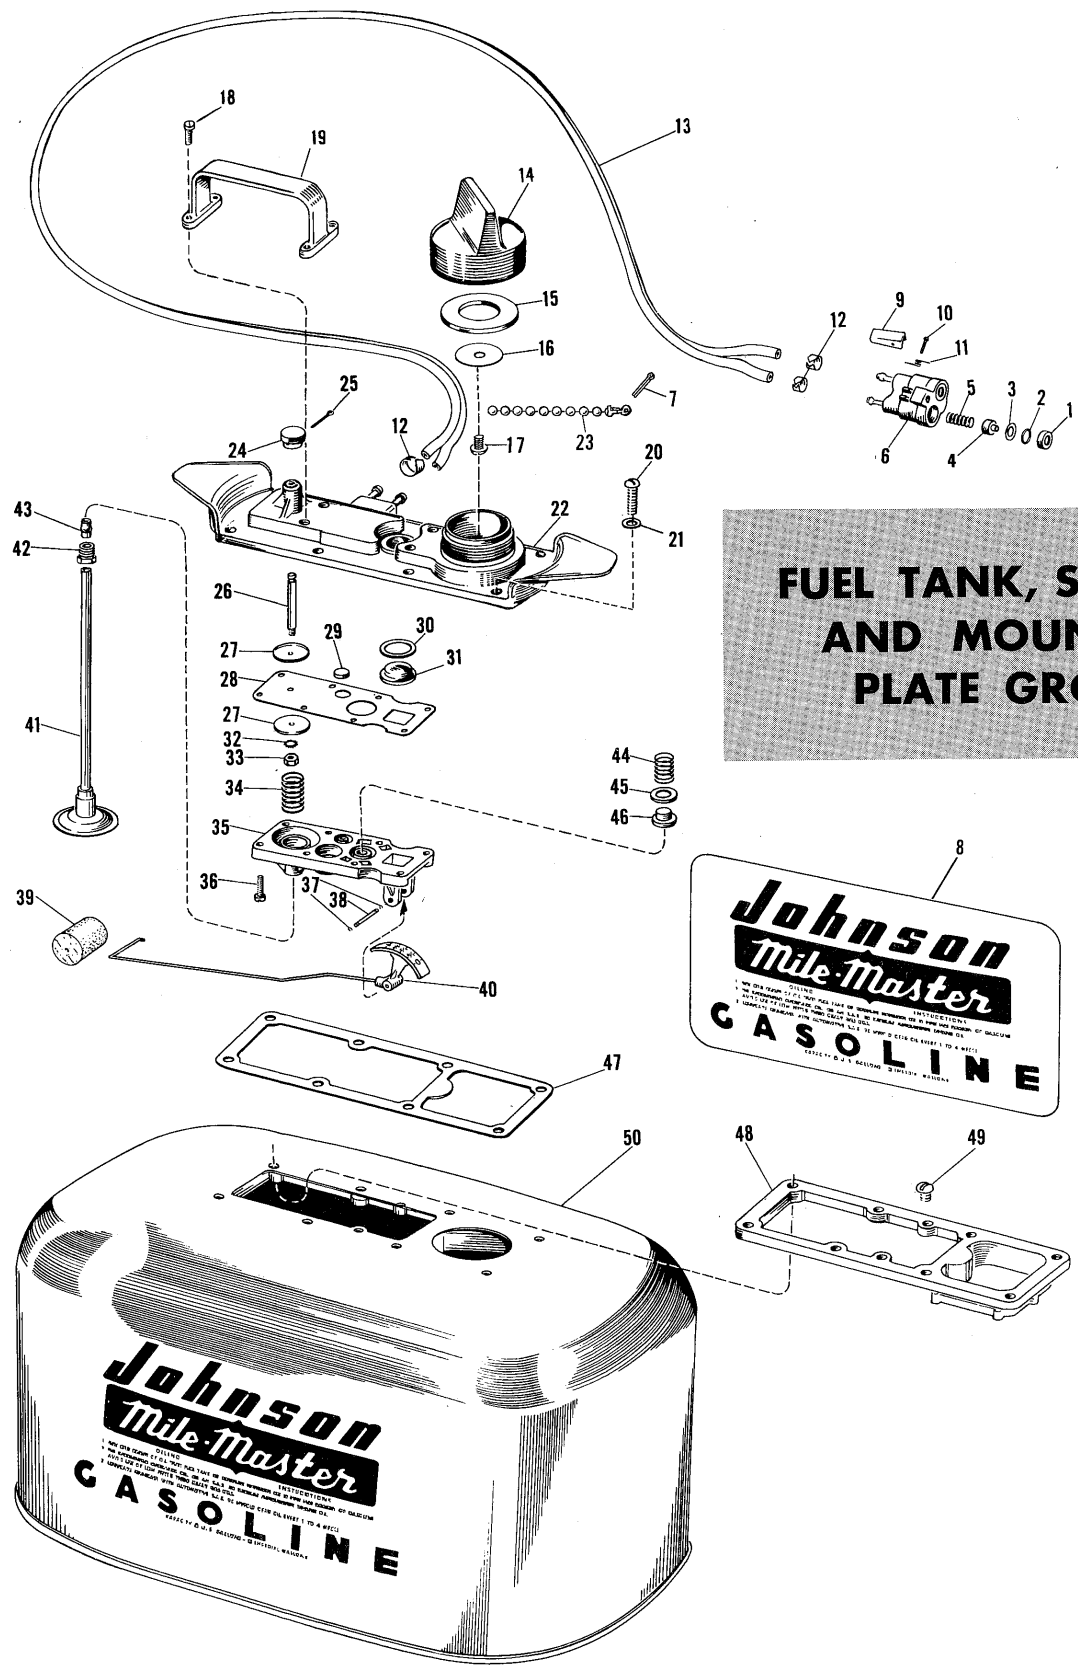

**FUEL TANK, SHROUD
AND MOUNTING
PLATE GROUP**

BE SURE TO SPECIFY MODEL AND SERIAL NUMBER
OF MOTOR WHEN ORDERING PARTS

RD-RDL-18, 18E & 18C

PHOTO NO.	PART NO.	NAME OF PART	QTY. PER MOTOR
1	301828	Retainer	2
2	301824	O-Ring	2
3	301827	Washer	2
4	301826	Valve	2
5	301825	Spring	2
6	375587	Fuel Connector Assembly	1
7	15-213	Cotter Pin	1
8	304498	Transfer - Fuel Tank	1
9	301830	Lock	1
10	301832	Rivet	1
11	301829	Spring	1
12	301822	Hose Clamp	4
13	301821	Hose	1
14	375817	Filler Cap Assembly	1
15	301835	Gasket	1
16	302560	Plate	1
17	301837	Screw	1
18	13-558	Screw	14
19	302570	Handle	1
20	304137	Screw	8
21	301814	Gasket	8
22	376276	Housing	1
23	301838	Chain	1
24	301815	Push Button	1
25	17-186	Cotter Pin	1
26	302561	Push Rod	1
27	301800	Support	2
28	302563	Diaphragm	1
29	301802	Disc Valve	1
30	302571	Seal	1
31	302568	Glass	1
32	301736	Lockwasher	1
33	21-195	Nut	1
34	301803	Spring	1
35	302555	Housing	1
36	13-558	Screw	14
37	302654	Snap Ring	2
38	302653	Pin	1
39	302559	Float	1
40	375778	Indicator Assembly	1
41	375846	Foot Valve Assembly	1
42	132691	Nut	1
43	13-304	Gland	1
44	302135	Spring	1
45	302137	Washer	1
46	302136	Valve	1
47	302557	Gasket	1
48	302556	Support	1
49	53-85	Screw	2
50	375774	Fuel Tank (Only)	1
	(375777	Fuel Tank Assembly Complete)	

NOTE

Mile Master Tank Gasket Set
Part No. 376455

ORDER ALL PARTS FROM YOUR JOHNSON SEA-HORSE DEALER