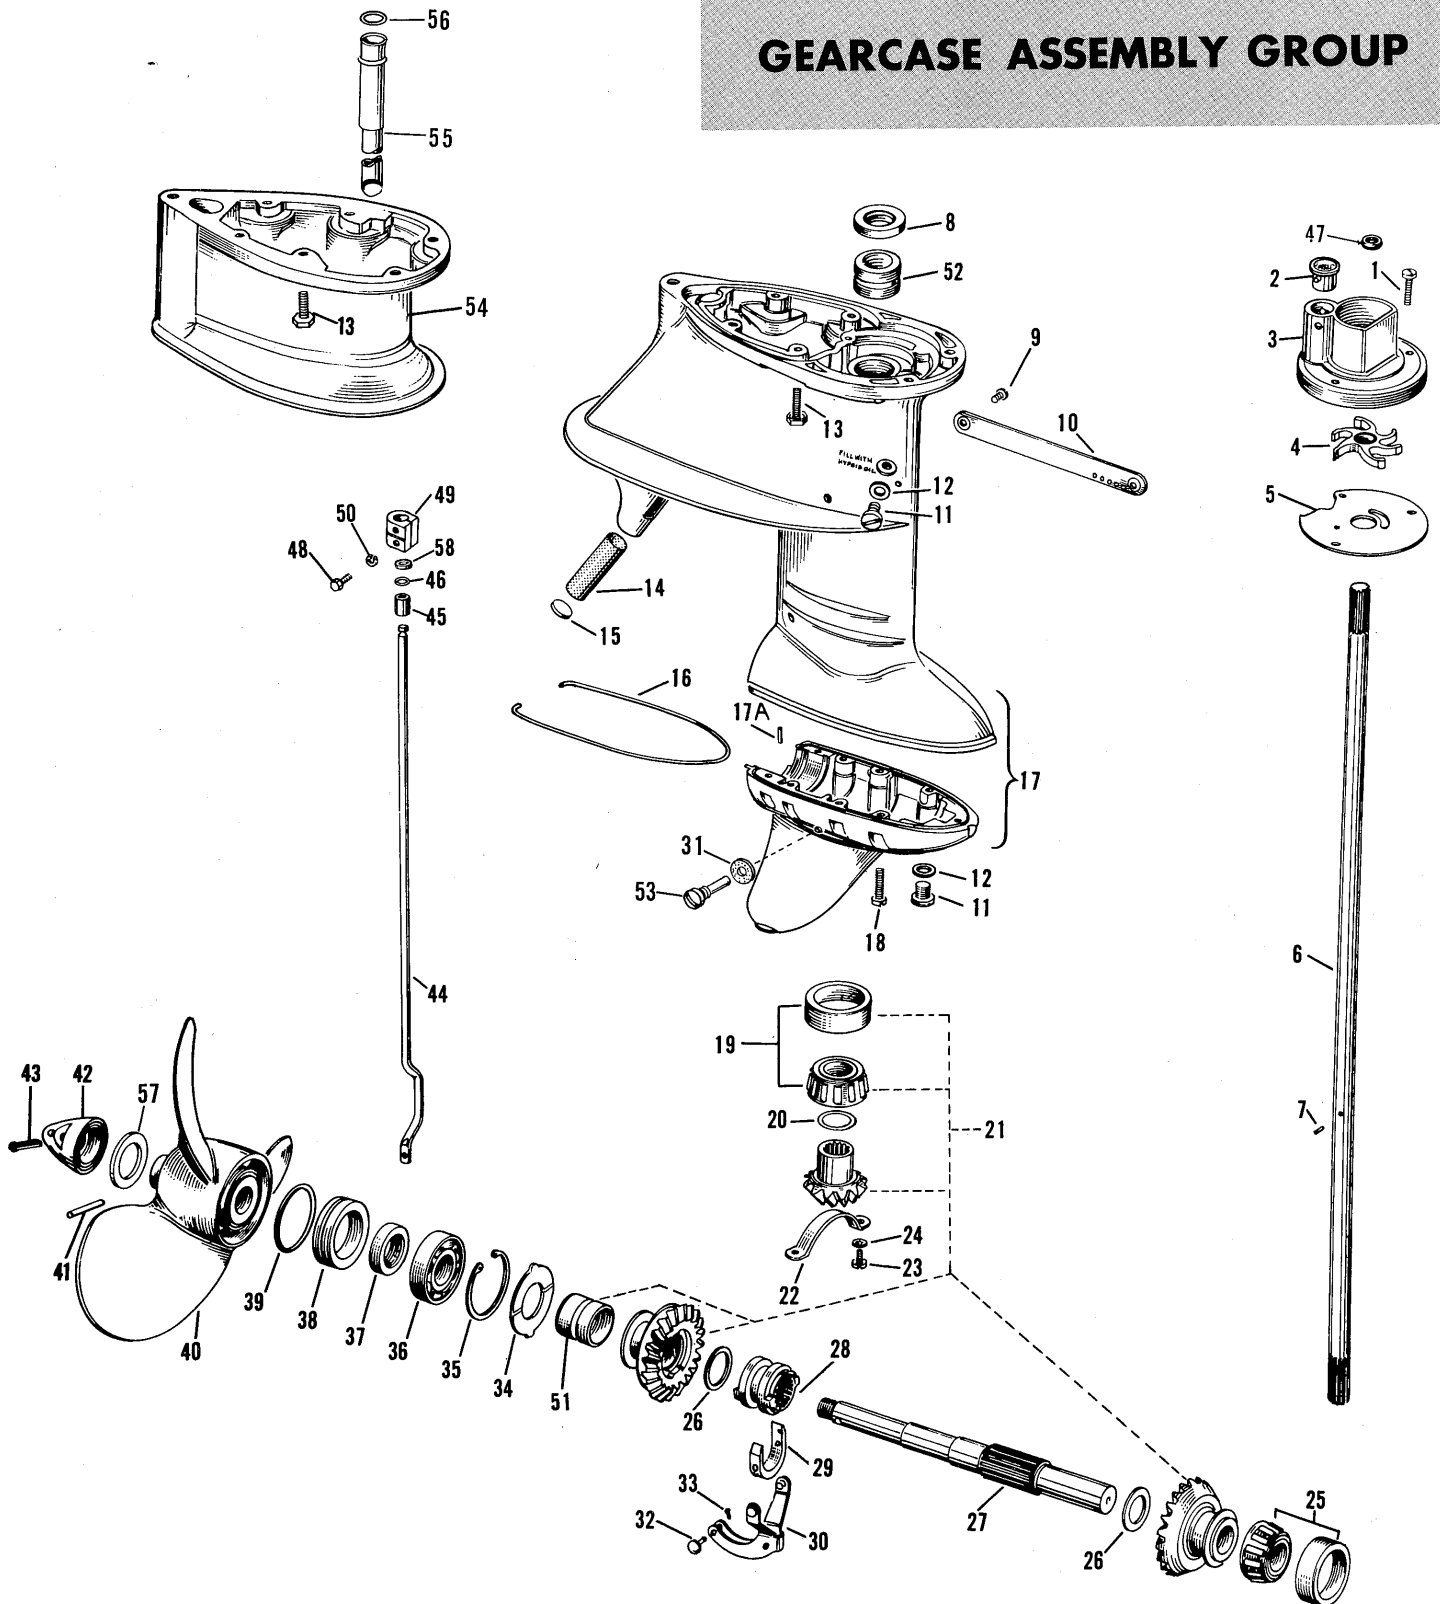

GEARCASE ASSEMBLY GROUP

BE SURE TO SPECIFY MODEL AND SERIAL NUMBER OF MOTOR WHEN ORDERING PARTS

PHOTO NO.	PART NO.	NAME OF PART	QTY. PER MOTOR	PHOTO NO.	PART NO.	NAME OF PART	QTY. PER MOTOR
1	302677	Screw	3	33	15-268	Cotter Pin	3
2	304026	Grommet	1	34	302743	Thrust Washer	1
3	303831	Impeller Housing	1	35	302528	Retaining Ring	1
4	375808	Impeller	1	36	20-52	Ball Bearing	1
5	303866	Plate	1	37	302564	Oil Retainer	1
6	303871	Driveshaft	1	38	303050	Housing	1
7	300771	Pin	1	39	302588	O-ring	1
8	302545	Oil Retainer	1	40	376733	Propeller (Models RD-18 & 18E)	1
9	302509	Screw	2		376732	Propeller (Model RD-18C)	1
10	302616	Cover	1	41	302566	Drive Pin (Models RD-18 & 18E)	1
11	27-283	Screw	2		304575	Drive Pin (Model RD-18C)	1
12	27-284	Washer	2	42	375773	Propeller Nut (Models RD-18 & 18E)	1
13	302510	Screw	6		376731	Propeller Nut (Model RD-18C)	1
14	302521	Screen	1	43	19-84	Cotter Pin	3
15	300077	Plug	1	44	303869	Shift Rod - Lower	1
16	302604	Seal	1	45	301878	Bushing (Models RD-18 & 18E)	1
17	376409	Gearcase & Bearing (Models RD-18 & 18E)	1		304765	Bushing (Model RD-18C)	1
	376767	Gearcase & Bearing (Model RD-18C)	1	46	301877	O-Ring	1
17A	300611	Dowel Pin	1	47	303059	O-Ring	1
18	304070	Screw	9	48	304024	Screw	2
19	375829	Roller Bearing	1	49	303794	Connector	1
20	302796	Shim (.004)	As Required	50	301551	Lockwasher	2
20	302797	Shim (.008)	As Required	51	303690	Bushing	1
20	302798	Shim (.010)	As Required	52	304084	Bushing	1
20	302823	Shim (.006)	As Required	53	303358	Pivot Pin	1
21	375861	Gears & Pinion Bearing	1	57	304576	Washer (Model RD-18C)	1
22	302552	Support	1	58	304764	Gasket (Model RD-18C)	1
23	43-147	Screw (Model RD-18)	2	MODEL RDL-18, 18E & 18C PARTS THAT DIFFER FROM MODEL RD-18, 18E & 18C			
	303737	Screw (Models RD-18E & 18C)	2	6	304033	Driveshaft (RDL)	1
24	71-915	Lockwasher (Model RD-18)	2	13	302510	Screw (RDL)	6
25	375761	Roller Bearing	1	44	304034	Shift Rod - Lower (RDL)	1
26	302565	Thrust Washer	2	54	304030	Extension (RDL)	1
27	302522	Propeller Shaft	1	55	304175	Adapter (RDL)	1
28	375783	Shifter Clutch Dog	1	56	304174	Adapter O-Ring (RDL)	1
29	302650	Cradle	1				
30	375787	Shifter Lever and Pin	1				
31	304083	Washer	1				
32	302504	Pin	1				

See Page 15 for additional Model RDL-18, 18E & 18C parts

ORDER ALL PARTS FROM YOUR JOHNSON SEA-HORSE DEALER