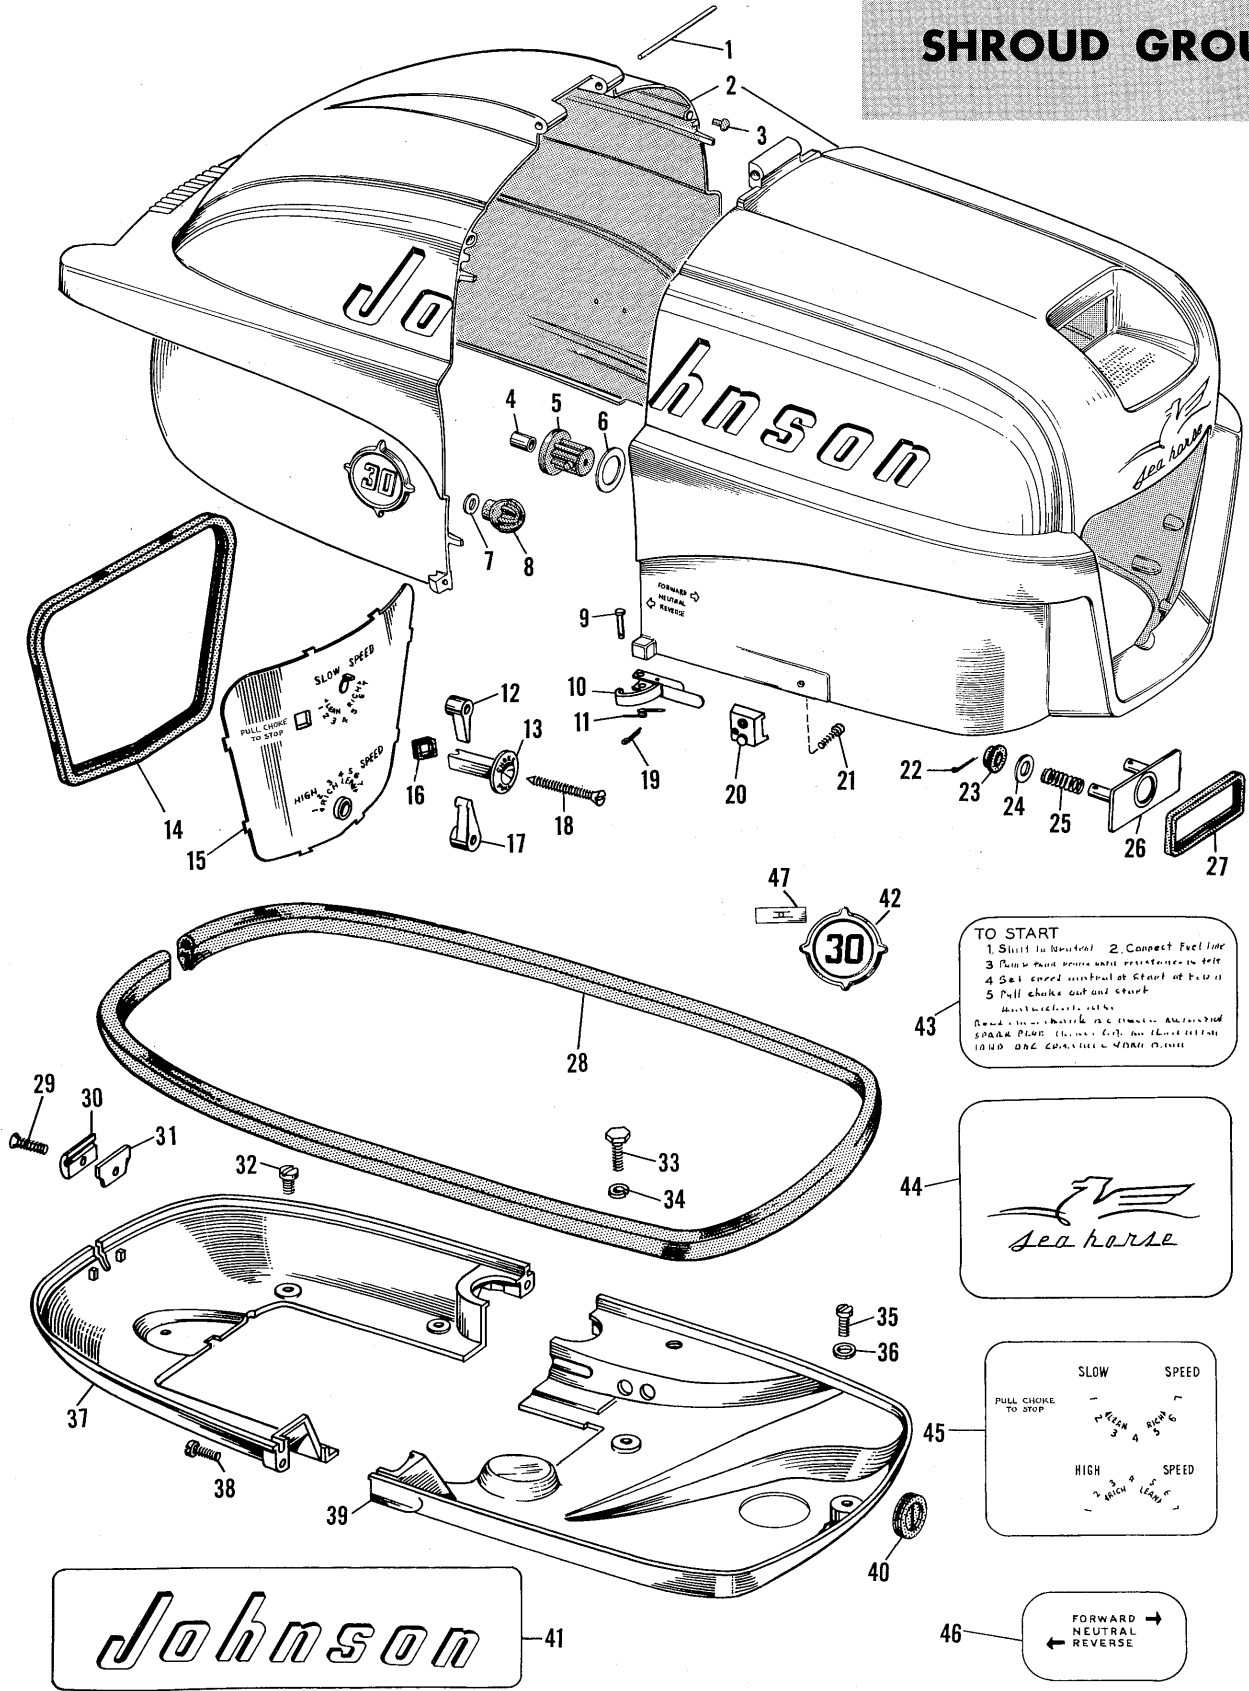

SHROUD GROUP

TO START
1. Shift to Neutral 2. Connect Fuel Line
3. Pump fuel down into resistance to choke
4. Set speed control at start of full throttle
5. Pull choke out and start

RD-RDL-18, 18E & 18C

BE SURE TO SPECIFY MODEL AND SERIAL NUMBER
OF MOTOR WHEN ORDERING PARTS

PHOTO NO.	PART NO.	NAME OF PART	QTY. PER MOTOR
1	303984	Hinge Pin	1
2	376642	Shroud & Transfer Assembly	1
3	203290	Bumper	2
4	303959	Sleeve	2
5	303958	Bumper	2
6	303960	Washer	2
7	303886	Washer	2
8	304461	Bumper	2
9	303522	Pin	2
10	376129	Clamp & Lever Assembly	2
11	303519	Spring	2
12	303847	Adjusting Lever - Slow Speed	1
13	303718	Choke Knob	1
14	303983	Grommet	1
15	376517	Control Panel & Transfer	1
16	303796	Grommet	1
17	304360	Adjusting Lever - High Speed	1
18	302761	Screw	1
19	303590	Cotter Pin	3
20	303985	Boss	1
21	19-189	Screw	1
22	41-163	Cotter Pin	4
23	303535	Grommet	2
24	202065	Washer	2
25	303518	Spring	2
26	303528	Cover	1
27	303529	Grommet	1
28	304018	Seal	1
29	304022	Screw	1
30	304021	Clamp - Outer	1
31	304020	Clamp - Inner	1
32	39-176	Screw	8
33	304027	Screw	1
34	303480	Washer	1
35	300258	Screw	2
36	43-302	Washer	3
37	304460	Motor Cover - Lower Rear	1
38	303714	Screw	2
39	304028	Motor Cover - Lower Front	1
40	304292	Grommet	1
41	304332	Transfer - Johnson - Port & Star	2
42	304386	Medallion - "30"	2
43	304367	Transfer - Starting Instructions	1
44	304339	Transfer - Sea-Horse - Front	1
45	304311	Transfer - Control Panel	1
46	304349	Transfer - Gear Shift	1
47	304387	Speed Nut	4

ORDER ALL PARTS FROM YOUR JOHNSON SEA-HORSE DEALER