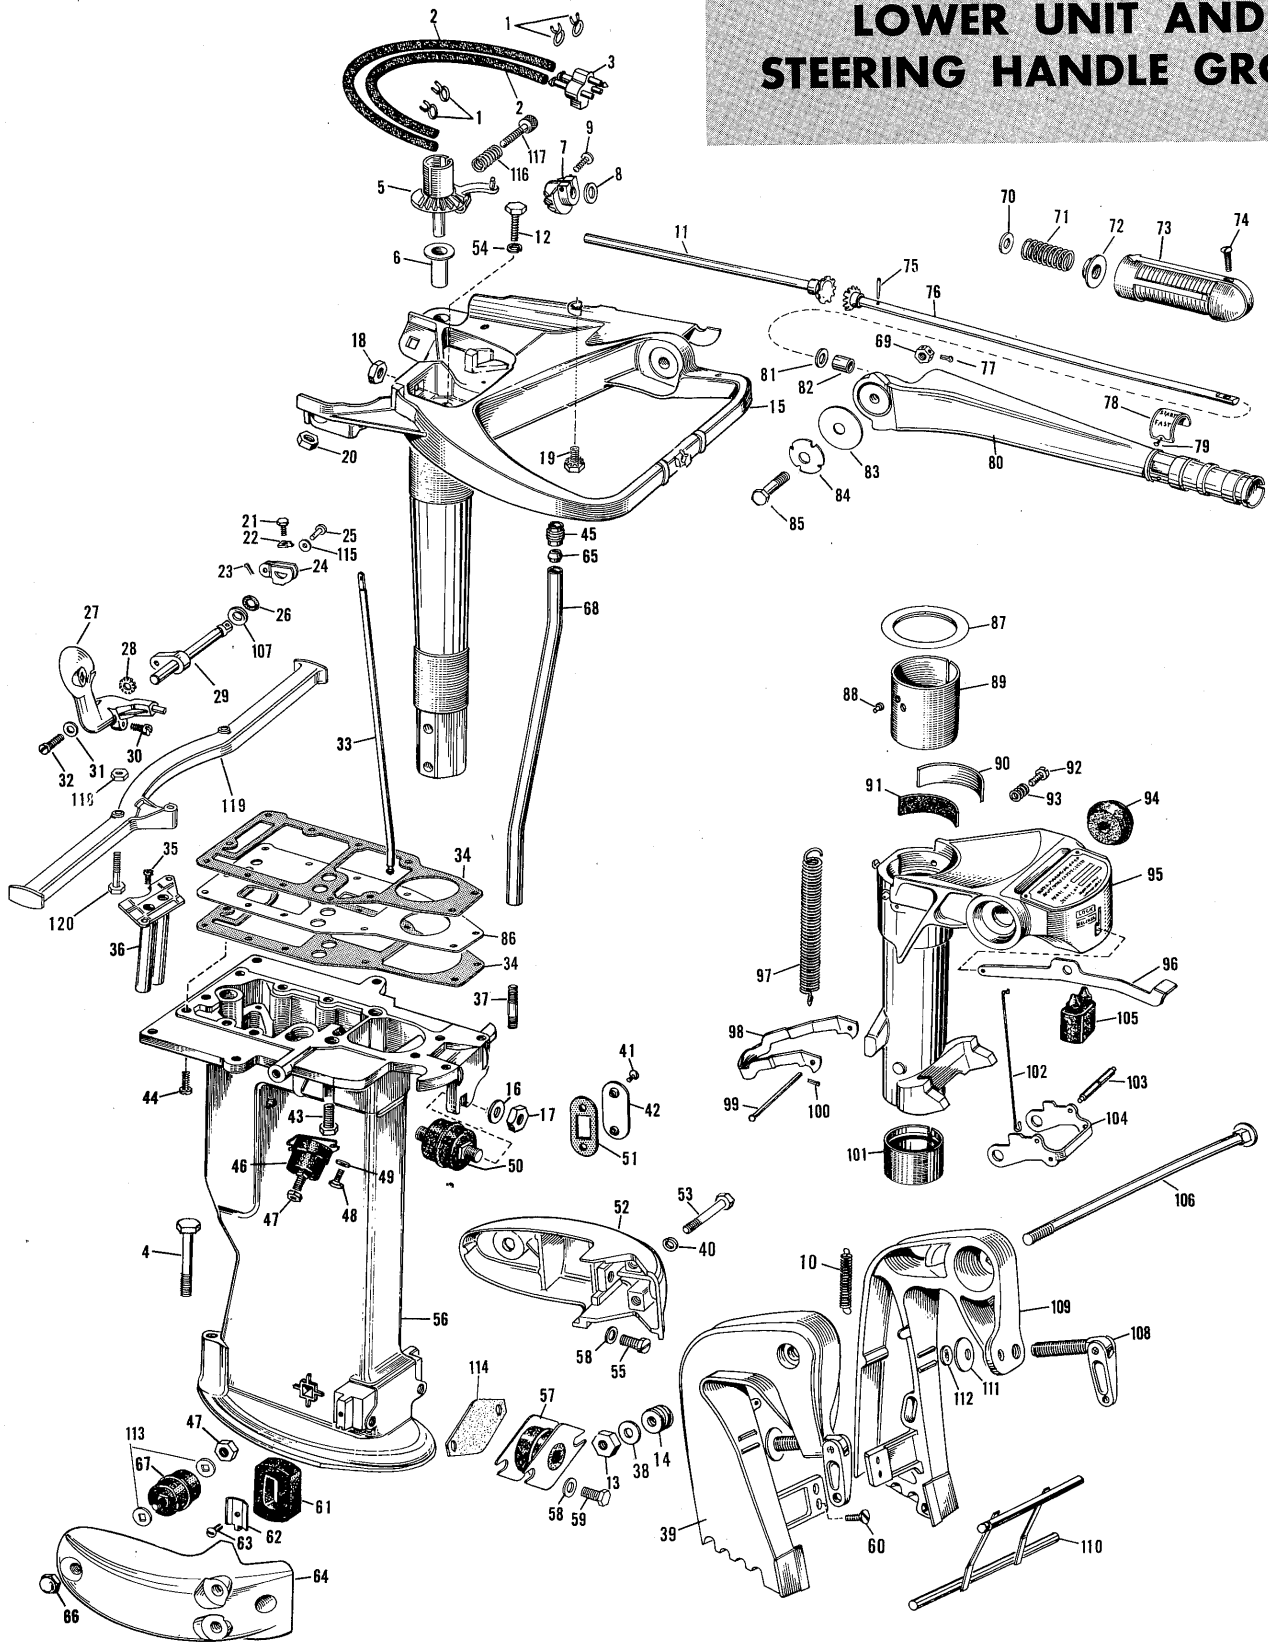

**LOWER UNIT AND
STEERING HANDLE GROUP**

BE SURE TO SPECIFY MODEL AND SERIAL NUMBER
OF MOTOR WHEN ORDERING PARTS

PHOTO NO.	PART NO.	NAME OF PART	QTY. PER MOTOR
1	302647	Clamp	4
2	304029	Hose	2
3	375788	Body Assembly	1
4	302871	Screw	1
5	376730 304574	Gear (Model RD-18) Gear (Models RD-18E & 18C)	1
6	303854	Bushing	1
7	303142	Pinion	1
8	303107	Washer	1
9	303951	Screw	1
10	302736	Spring	1
11	376296 376694	Gear & Shaft Assembly - Short (Model RD-18) Gear & Shaft Assembly - Short (Models RD-18E & 18C)	1
12	304151	Screw	4
13	17-182	Nut	1
14	302051	Spring	1
15	376740	Steering Bracket, Pilot Shaft & Dowel Pin	1
16	303913	Washer	2
17	303912	Nut	2
18	303912	Nut	2
19	303311	Screw	1
20	303889	Nut	2
21	303722	Screw	1
22	303721	Clip	1
23	15-268	Cotter Pin	3
24	304379	Lever	1
25	304377	Pin	1
26	303191	O-Ring	1
27	375766	Shift Lever	1
28	51-137	Lockwasher	1
29	376287	Bracket & Shaft Assembly	1
30	300258	Screw	2
31	21-165	Washer	1
32	300646	Screw	9
33	303870	Shift Rod-Upper	1
34	304545	Gasket	2
35	303393	Screw	4
36	376786	Exhaust Loading Tube Assembly	1
37	304517	Stud	2
38	25-196	Washer	1
39	376439	Stern Bracket & Clamp Screw Assembly-Star	1
40	302865	Lockwasher	2
41	302509	Screw	2
42	303862	Cover Plate	1
43	300355	Screw	2
44	132679	Screw	9
45	302894	Gland Nut	1
46	303879	Rubber Mount	2
47	303890	Acorn Nut	2
48	39-176	Screw	8
49	303887	Washer	4
50	303882	Rubber Mount	1
51	304023	Gasket	1
52	304446	Housing - Port	1
53	304452	Screw	2
54	19-124	Lockwasher	4
55	303883	Screw	2
56	376802	Exhaust Housing, Water Tube & Stud Assembly	1
57	303881	Rubber Mount	1
58	303886	Washer	6
59	303888	Screw	2
60	11-185	Screw	2
61	303918	Bumper	2
62	303961	Retainer	2

PHOTO NO.	PART NO.	NAME OF PART	QTY PER MOTOR
63	303393	Screw	4
64	304447	Housing - Star	1
65	7-170	Gland	1
66	303890	Acorn Nut	2
67	303880	Rubber Mount	2
68	304680	Water Tube	1
69	302803	Nut	1
70	303252	Washer	1
71	301656	Spring	1
72	303282	Friction Block	1
73	303213	Grip	1
74	302710	Screw	1
75	302709	Groove Pin	1
76	376414 376693	Gear & Shaft Assembly - Long (Model RD-18) Gear & Shaft Assembly - Long (Models RD-18E & 18C)	1
77	302804	Cotter Pin	1
78	304218	Plate	1
79	301992	Stud	5
80	376354	Steering Handle	1
81	302712	Washer	1
82	302717	Bushing	1
83	302703	Thrust Washer	1
84	302631	Spring Washer	1
85	302721	Screw	1
86	304540	Baffle Plate	1
87	303867	Thrust Washer	1
88	303696	Pin	1
89	303936	Liner	1
90	303928	Plate	1
91	303929	Spacer	1
92	41-178	Screw	1
93	551113	Spring	1
94	302637	Conical Washer	2
95	303885	Swivel Bracket	1
96	303863	Arm	1
97	303971	Spring	1
98	303954	Locking Lever	1
99	303955	Rod	1
100	15-268	Cotter Pin	3
101	303868	Liner	1
102	303957	Link	1
103	303956	Shaft	1
104	303953	Link	1
105	303933	Bumper	1
106	302643	Bolt	1
107	303775	Washer	1
108	375747	Clampscrew & Handle Assembly	2
109	376438	Stern Bracket & Clampscrew Assembly - Port	1
110	376303	Tilting Lever Assembly	1
111	41-48	Swivel Plate	2
112	302420	Retainer	2
113	304168	Gasket	4
114	304169	Gasket	1
115	304380	Bow Washer	1
116	304865	Spring	1
117	376730 304573	Screw - Idle Stop (Model RD-18) Screw - Idle Stop (Models RD-18E & 18C)	1
118	15-254	Nut	2
119	304389	Carrying Handle	1
120	304392	Screw	3
MODEL RDL-18, 18E & 18C PARTS THAT DIFFER FROM MODEL RD-18, 18E & 18C			
4	304135	Screw (RDL)	1

See Page 17 for additional Model RDL-18, 18E & 18C parts

ORDER ALL PARTS FROM YOUR JOHNSON SEA-HORSE DEALER